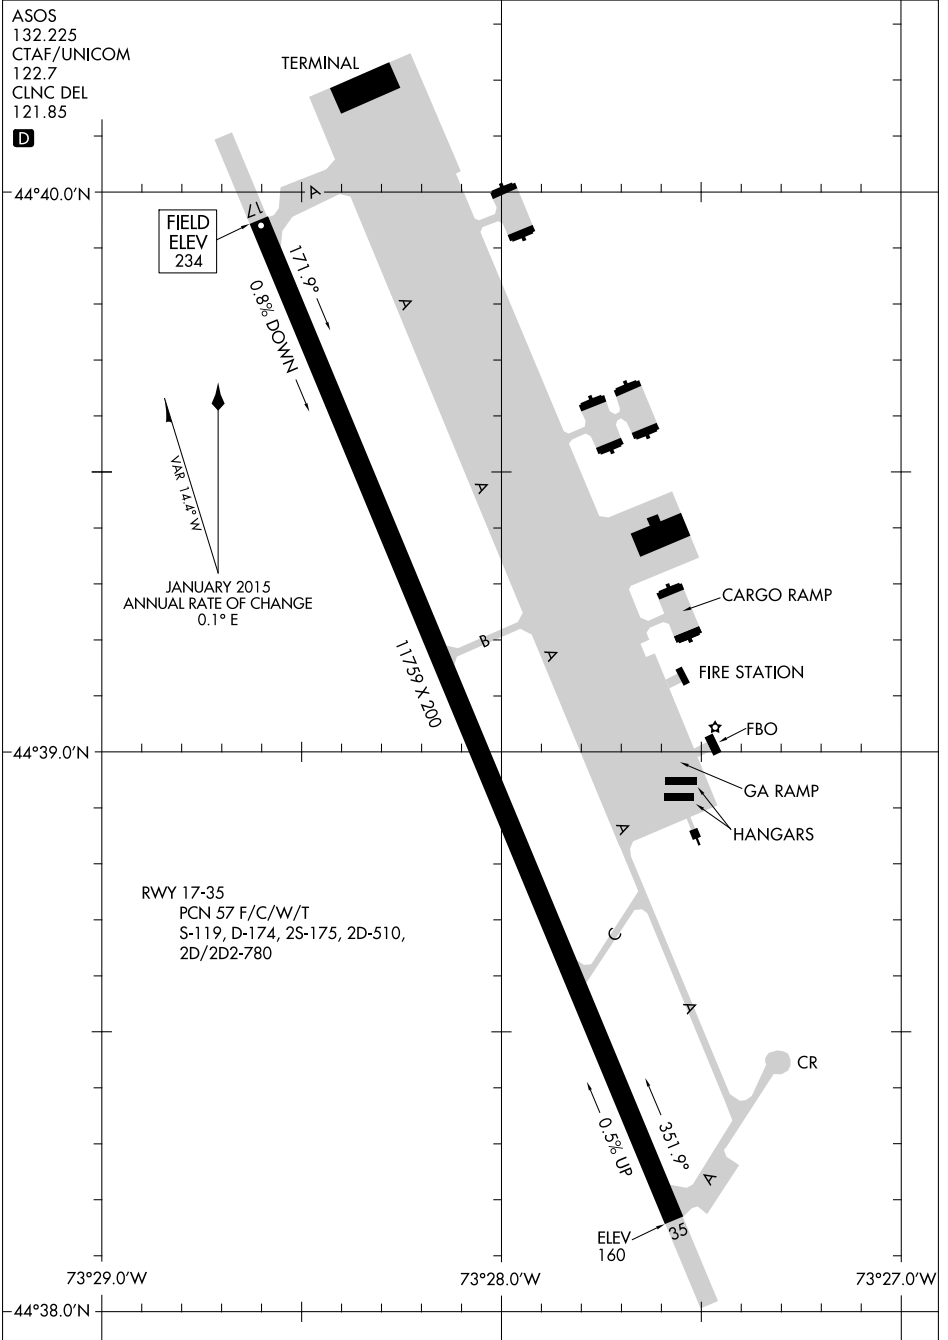

16203

AIRPORT DIAGRAM

AL-729 (FAA)

PLATTSBURGH INTL (PBG)
PLATTSBURGH, NEW YORK

ASOS
132.225
CTAF/UNICOM
122.7
CLNC DEL
121.85

D

NE-2, 13 SEP 2018 to 14 OCT 2018

NE-2, 13 SEP 2018 to 11 OCT 2018

AIRPORT DIAGRAM

16203

PLATTSBURGH, NEW YORK
PLATTSBURGH INTL (PBG)